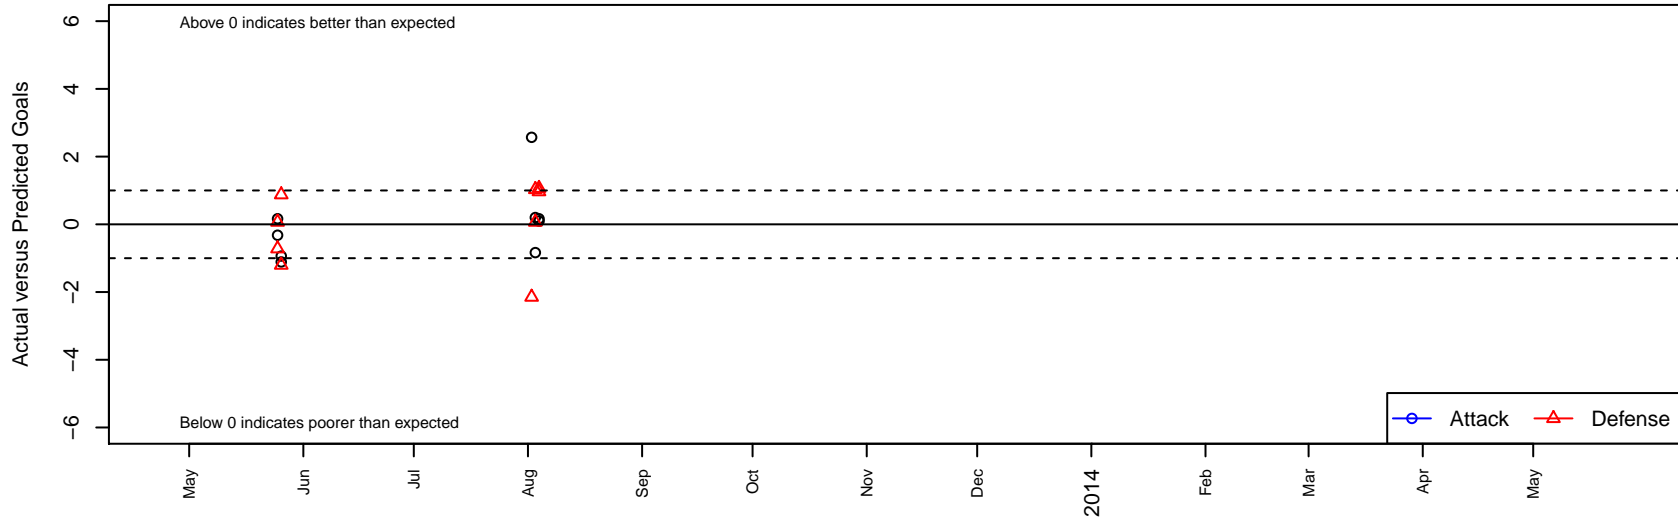

# Redding Missfits Valkyrie G99

, CAN  
 G99 total strength=1197  
 attack=3.42 defense=4.58  
 alt names used:  
 Redding Missfits Valkyrie  
 REDDING YSL MISSFITS VALKYRIE 99 (CAN)

Venues played:  
 Rogue Memorial GU13  
 Bend Premier Cup Gold U14

**Redding Missfits Valkyrie G99**  
 Dots are actual minus expected GF (blue circles) and GA (red triangles).  
 Blue line is smoothed change in attack strength. Red is smoothed change in defense strength.